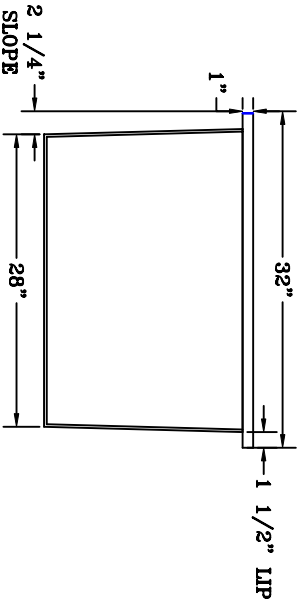

NOTES:

- 1 RESIN:
EXXON ESCORENE 8461 LINEAR
LOW DENSITY POLYETHYLENE
- 2 COLOR:
NATURAL WHITE
- 3 CALCULATED CAPACITY:
52.89 gal.

ITEM TITLE: ASSMANN CORPORATION 40 GALLON CONTAINMENT
BASIN

SCALE: NONE
DATE: 9/9/99

Assmann
CORPORATION OF AMERICA

BY: S. Rowlison
CUSTOMER APPROVAL:
DWG NO: ACA40C