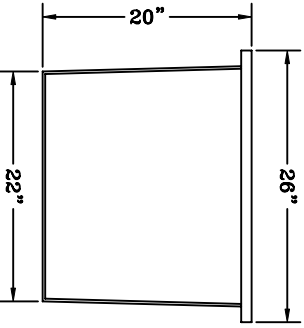

NOTES:

- 1 RESIN:
EXXON ESCORENE 8461 LINEAR
LOW DENSITY POLYETHYLENE
- 2 COLOR:
NATURAL WHITE
- 3 CALCULATED CAPACITY:
52.89 gal.

ITEM TITLE: ASSMANN CORPORATION 40 GALLON CONTAINMENT
BASIN

SCALE: NONE
DATE: 9/9/99