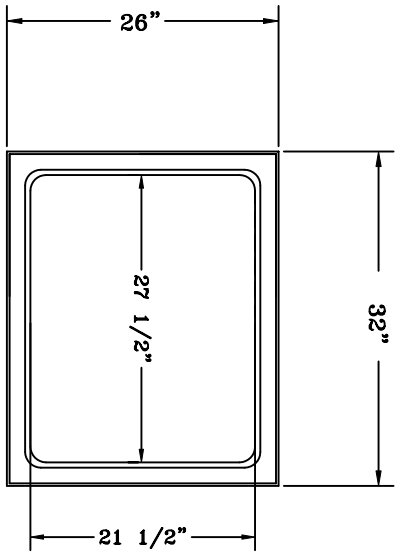

NOTES:

- 1 RESIN:
EXXON ESCORENE 8461 LINEAR
LOW DENSITY POLYETHYLENE
- 2 COLOR:
NATURAL WHITE
- 3 CALCULATED CAPACITY:
52.89 gal.

ITEM TITLE: ASSMANN CORPORATION 40 GALLON CONTAINMENT
BASIN

SCALE: NONE
DATE: 9/9/99